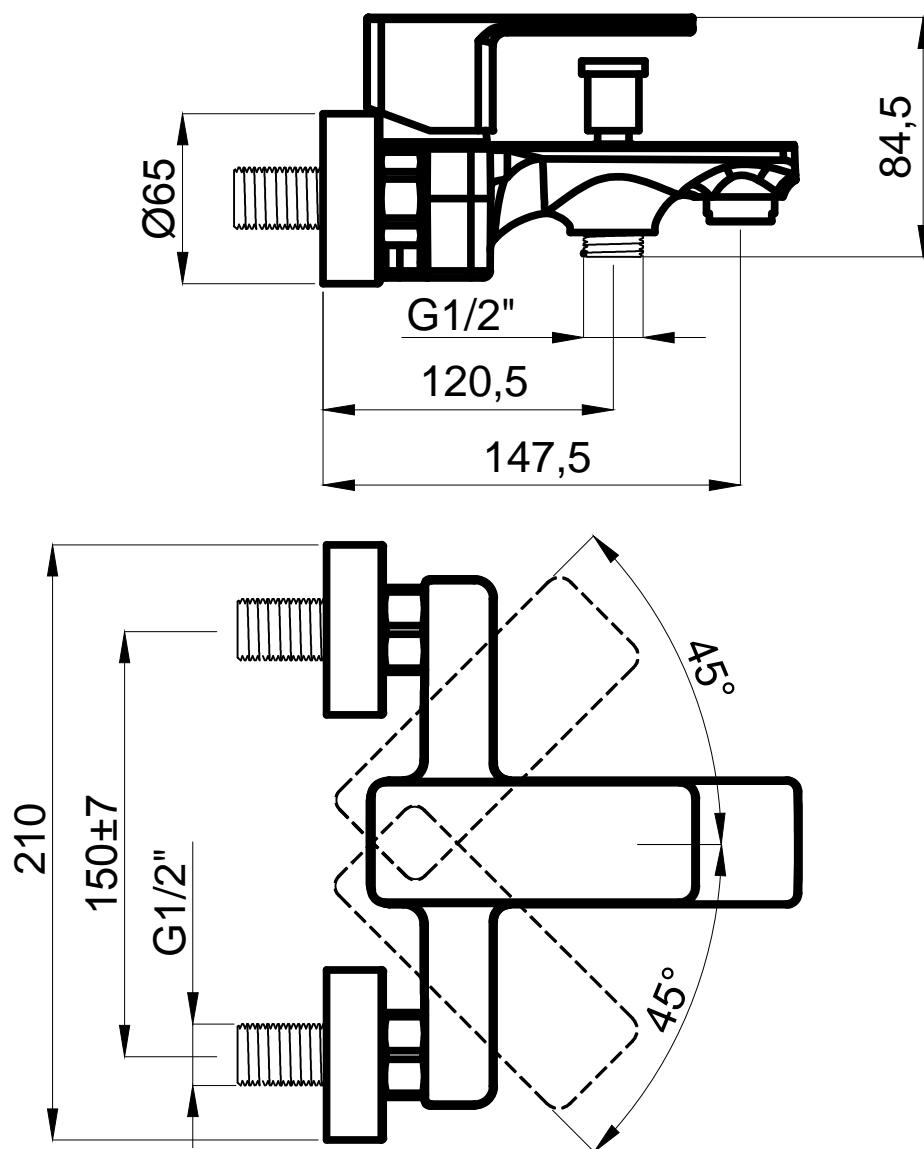

Bloc Series

**Adell**

Bath Faucet

Product Code: 15940501

[www.adell.com](http://www.adell.com)

Adell Faucet and Valve Production Co.